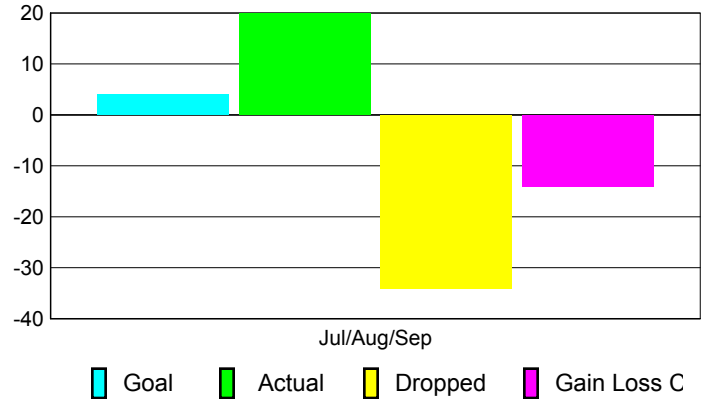

### YTD Status Quo Clubs 2010-2011

Status Quo Clubs Compared to Status Quo Members

## MEMBERSHIP

Membership Results  
2010-2011

Membership  
2009-2010

Month	Net Memb Goal	Actual New Memb	Actual Dropped Memb	Gain/Loss of Memb	Gain/Loss of Memb
Jul/Aug/Sep	4	20	-34	-14	-9
<b>Totals</b>	<b>4</b>	<b>20</b>	<b>-34</b>	<b>-14</b>	<b>-9</b>

### Membership Results 2010-2011

Goal, New, Dropped, Gain/Loss

### Comparison of Membership Gain/Loss

Current Year Compared to the Previous Year